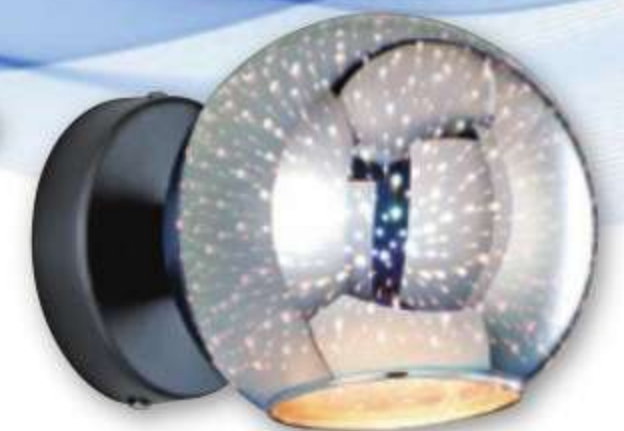

SH-24671 4550

SH-2466B 2300
W160mm H160mm D200mm
E27x1 另計
鋼材烤漆 3D放射紋玻璃