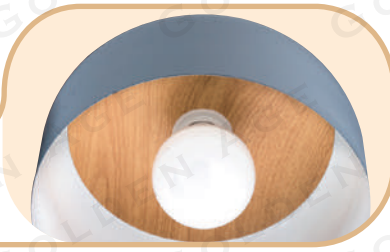

鋼質烤漆、橡木、燈罩角度可調
吸壁二用

GA10-3857

GA10-3858

GOLDEN AGE

LIGHT UP YOUR LIFE

GA10-3861

GA10-3862

GA10-3863